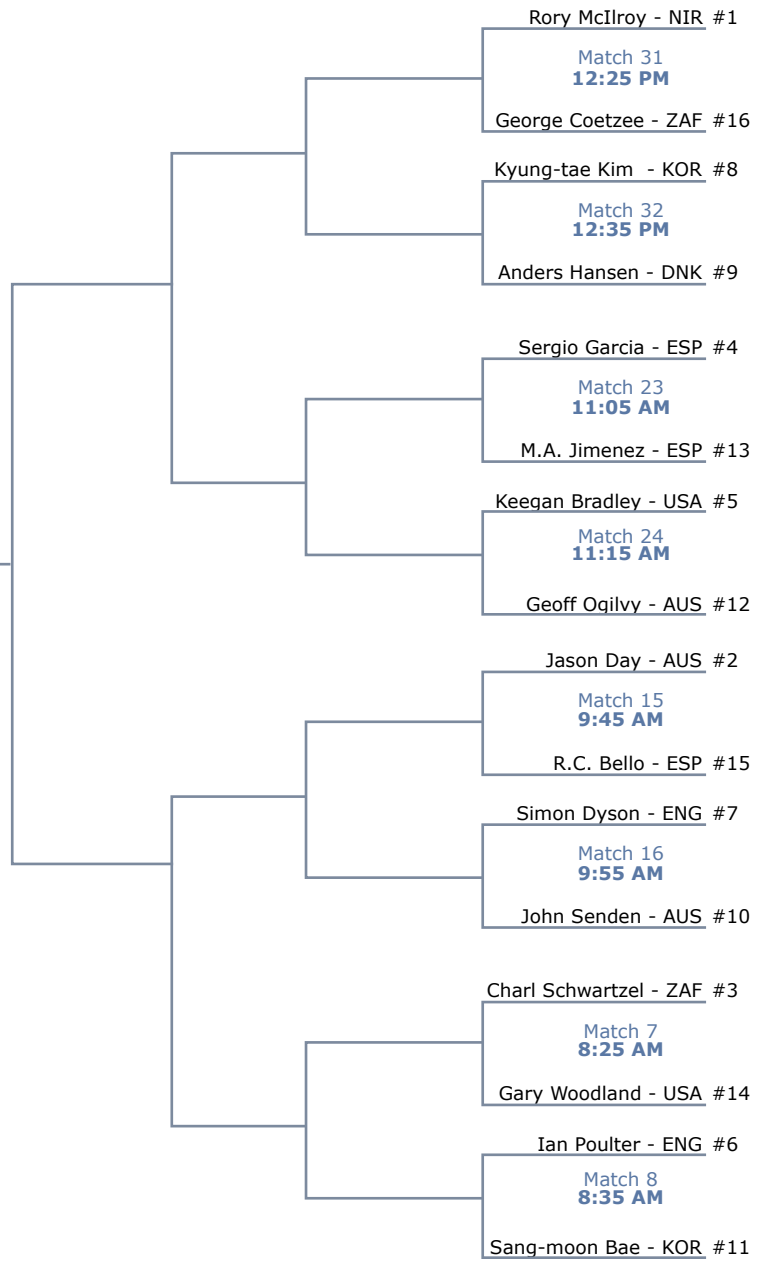

BRACKET: ROUND 1

Wed 12 - 6pm
Th / Fri 2 - 6pm

Sat 12 - 2pm
Sun 9am - 1pm

Sat 2 - 6pm
Sun 2 - 6pm

Wed - Sat 12 - 6pm
Sun 9am - 6pm

Wed/Th 1 - 6pm
Fri 2 - 6pm

Wed. 2/22 Thur. 2/23 Fri. 2/24 Sat. 2/25 Sat. 2/25 Sun. 2/26 Sat. 2/25 Sat. 2/25 Fri. 2/24 Thur. 2/23 Wed. 2/22

* all tee times local MT

BOBBY JONES

Jones Bracket Winner

CHAMPIONSHIP MATCH
vs.

THIRD PLACE MATCH
vs.

Player Bracket Winner

GARY PLAYER

BEN HOGAN

Hogan Bracket Winner

Snead Bracket Winner

SAM SNEAD